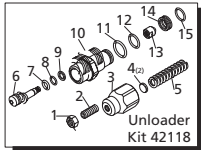

Repair Kits

Pos	Code	Description	Qty	Pos	Code	Description	Qty	Pos	Code	Description	Qty
1	1060120	Nut M6	1	32	2840520	Pump body	●○1	60	2840450	Spring	1
2	392840	Screw M 6x16	1	33	2840010	Pump body	■□1	61	2840441	Seat	1
3	2760480	Insert	1	34	800220	Screw M 8x45	(221 in/lbs)●○3	62	480650	Washer	1
4	1980220	Wobble plate	2	35	380410	Screw M 8x40	(221 in/lbs)■□3	63	2840840	Plug	(36 in/lbs) 1
5	2760410	Spring	1	36	2841220	Fitting 3/4" NH Plastic	●○1	64	3400650	Plug	1
6	2841140	Piston	1	37	2840270	Fitting 3/4" NH Brass	■□1	65	2841520	O-Ring ø 13.5x1.8	3
7	2260100	O-Ring ø 6.02x2.62	1	38	2840250	Fitting	(221 in/lbs) 1	66	1681420	O-Ring ø 8x1	●1
8	660190	O-Ring ø 6.07x1.78	1	39	7369	Filter	1	67	1060100	Ball - (EZ start pump only)	1
9	2760210	Ring	1	40	1460431	O-Ring ø 4x2.5	1	68	2840450	Spring - (EZ start pump only)	1
10	2840750	Piston guide	(177 in/lbs) 1	41	2841150	Shutter	1	69	2840440	Seat - (EZ start pump only)	1
11	740290	O-Ring ø 14x1.78	2	42	3709605	Jet w/O-Ring	●1		AR64545	Oil	1
12	820510	O-Ring ø 10.82x1.78	1	43	1343580	Spring	1		OIL CAPACITY - 2.2 OZ		
13	2840760	Shutter	(27 in/lbs) 1	44	1080091	Spring	●1		Legend		
14	2840770	Seat	1	45	800560	O-Ring ø 8.73x1.78	2		ø 12	ø 12	ø 12
15	1470210	O-Ring ø 9x1	1	46	2840340	Injector	(27 in/lbs) 1		For ○	For ●	For □
17	1982520	Hose tail ø 8	(35 in/lbs) 1	47	3709607	Detergent injector w/O-Ring	(27 in/lbs) ●1		RMW25G26	RMW25G28	RMW2G25
18	480480	O-Ring ø 4.48x1.78	1	48	2840260	Fitting	(221 in/lbs) 1				
19	1250280	Ball	1	49	2840060	Spring	3				
20	1560520	Spring	1	50	2840040	Piston	■□3				
25	2841530	Plug	●○□3	51	2840530	Piston	●○3				
26	2840481	Plug	■□3	52	2840050	Lock	3				
27	2849050	Complete valve	●○6	53	1980130	Fifth wheel	1				
27	2849051	Complete valve	■□6	54	1980250	Fifth wheel	1				
27	2841620	Head	●1	55	1980240	Fifth wheel	1				
27	2840030	Head	○1	56	2840690	Wobble plate	□1				
27	43061	Head	■□1	57	2840800	Wobble plate	●○1				
27	2840852	Head	1	58	2840190	Wobble plate	■1				
28	2200141	Water seal	●○6	59	161060	Bearing	1				
28	2200141	Water seal	■□3	51	161050	Ring ø1 72	1				
28	2840540	Bushing	●○3	52	161050	Ring ø1 72	1				
29	2840090	Bushing	□3	53	2840310	Ring	1				
29	2840561	Bushing	■3	54	770590	O-Ring ø 21.95x1.78	3				
30	1683500	Oil seal	3	55	2840550	Bushing	3				
31	2841240	Plug 3/8" G Plastic	(71 in/lbs)●○1	55	2840890	O-Ring ø 14x2	2				
31	1980740	Plug 3/8" G Brass	(177 in/lbs)■□1	56	2840140	Thermal relief valve	1				
				57	600180	O-Ring ø 7.66x1.78	1				
				58	2840830	Screw	(89 in/lbs) 1				
				59	1060100	Ball	1				